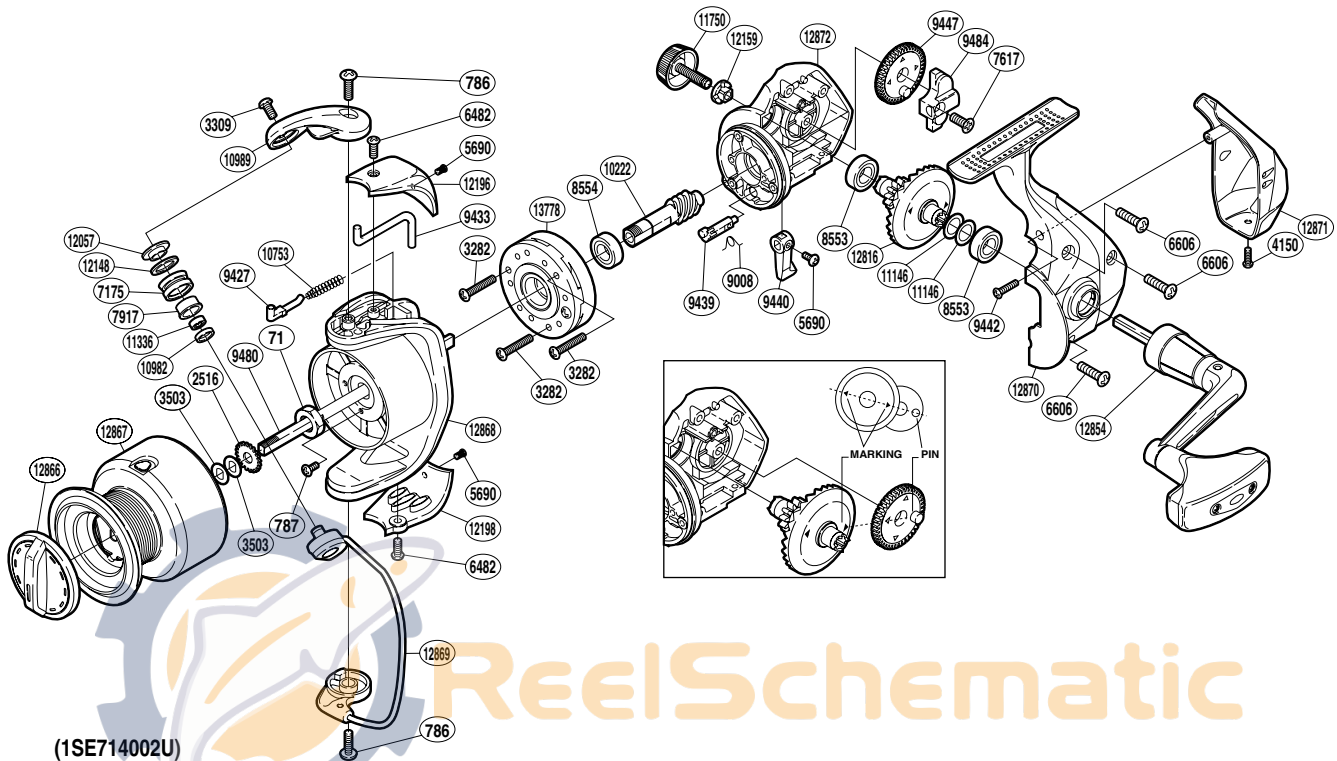

# SHIMANO

## Sonora

### SON-4000FB

Part No.	Description	Part No.	Description	Part No.	Description
RD 0071	Rotor Nut	RD 9008	Anti-Reverse Cam Spring	RD12057	Line Roller Washer
RD 0786	Screw	RD 9427	Bail Spring Guide	RD12148	Line Roller Spacer
RD 0787	Screw	RD 9433	Bail Trip Lever	RD12159	Handle Screw Lock Washer
RD 2516	Spool Support	RD 9439	Anti-Reverse Cam	RD12196	Bail Spring Cover
RD 3282	Screw	RD 9440	Anti-Reverse Lever	RD12198	Bail Hold Support Guard
RD 3309	Screw	RD 9442	Screw	RD12816	Drive Gear
RD 3503	Spool Washer	RD 9447	Oscillating Gear	RD12854	Handle Assembly
RD 4150	Screw	RD 9480	Main Shaft	RD12866	Drag Knob
RD 5690	Screw	RD 9484	Oscillating Slider	RD12867	Spool Assembly
RD 6482	Screw	RD10222	Pinion Gear	RD12868	Rotor
RD 6606	Screw	RD10753	Bail Spring	RD12869	Bail Assembly
RD 7175	Line Roller	RD10982	Bearing Spacer	RD12870	Side Cover
RD 7617	Screw	RD10989	Bail Arm	RD12871	Rear Protector
RD 7917	Line Roller Bushing	RD11146	Washer	RD12872	Body
RD 8553	Ball Bearing	RD11336	Ball Bearing	RD13778	Roller Clutch Assembly
RD 8554	Ball Bearing	RD11750	Handle Screw Cap		